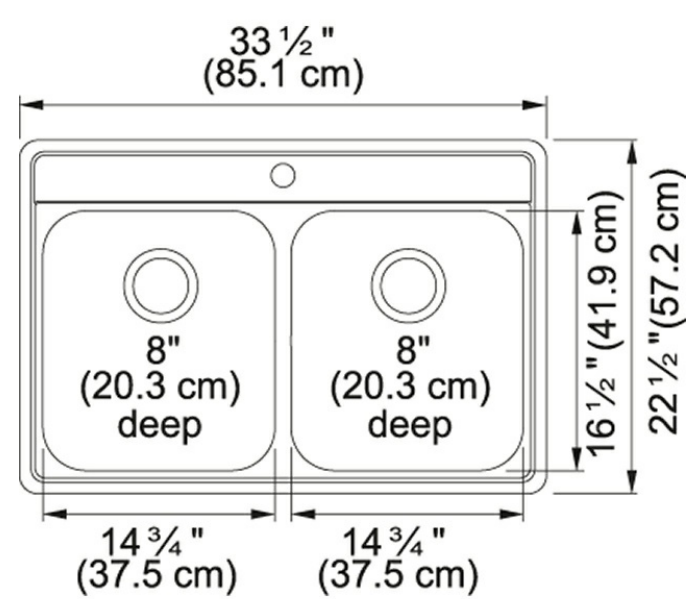

Evolution EVDAS804-20 Stainless Steel

Product Picture

Technical Drawing

Product Dimensions

Length overall	22 1/2"
Width overall	33 1/2"
Depth Overall	8"
Length of large bowl	16 1/2"
Width of large bowl	14 3/4"
Depth of large bowl	8"
Length of small bowl	16 1/2"
Width of small bowl	14 3/4"
Minimum Cabinet Size	36"

General Information

Type of Material	20 Gauge Stainless Steel
Number of Bowls	2
Faucet Hole	1
Installation Clips	Yes
Where to buy	Home Center

Article Numbers

FUN#	127.0377.240
US Part Number	EVDAS804-20