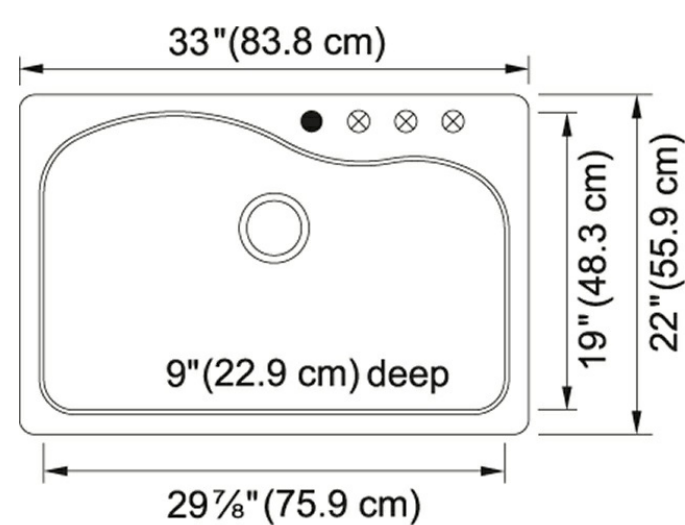

## Gravity SP3322-1 Granite White

The Gravity series is particularly elegant and brings a natural look into any kitchen. Constructed with granite material that is finely textured, but not porous, ensuring a high standard of hygiene.

Product Picture

Product Dimensions

Length overall	33"
Width overall	22"
Depth Overall	9"
Length of large bowl	29 7/8"
Width of large bowl	19"
Depth of large bowl	9"
Minimum Cabinet Size	36"

Technical Drawing

General Information

Type of Material	Granite
Number of Bowls	1
Faucet Hole	1; 3 Predrilled
Where to buy	Home Center

Article Numbers

FUN#	114.0069.763
US Part Number	SP3322-1