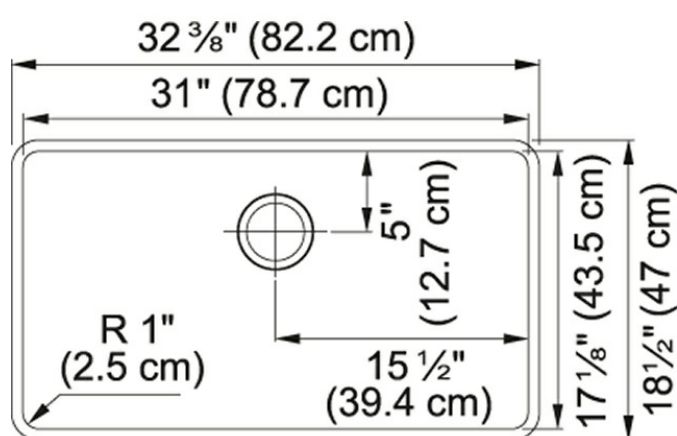

Kubus KBG11031 SHG Granite Shadow Grey

The Kubus Granite undermount sinks feature a modern geometric design.

Product Picture

Technical Drawing

Product Dimensions

Length overall	20 3/4"
Width overall	32 3/8"
Depth Overall	9 1/2"
Length of large bowl	17 1/8"
Width of large bowl	31"
Depth of large bowl	9 1/2"
Minimum Cabinet Size	36"

General Information

Number of Bowls	1
Cut-Out Template	Yes
Where to buy	Showroom

Article Numbers

FUN#	125.0491.516
US Part Number	KBG11031SHG