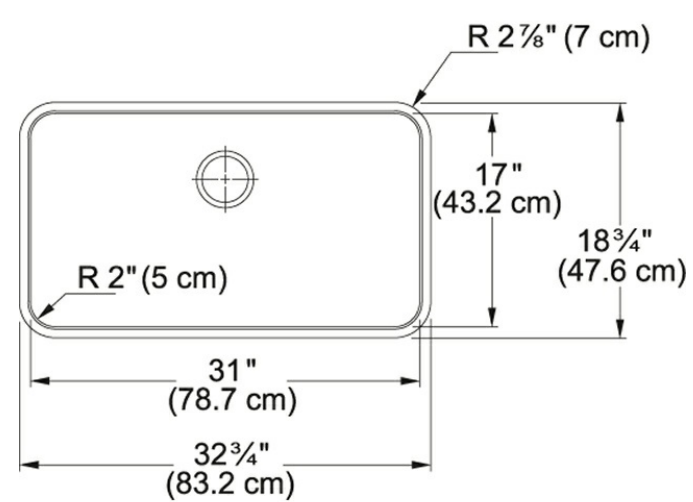

Grande GDX11031 Stainless Steel

The simplicity of shape, the functionality of a flat surface and the convenience of wide corners for easy cleaning creates the perfect sink.

Product Picture

Product Dimensions

Length overall	32 3/4"
Width overall	18 3/4"
Length of large bowl	31"
Width of large bowl	17"
Depth of large bowl	9"
Minimum Cabinet Size	36"

Technical Drawing

General Information

Type of Material	18 Gauge Stainless Steel
Number of Bowls	1
Installation Clips	Yes
Cut-Out Template	Yes
Where to buy	Showroom