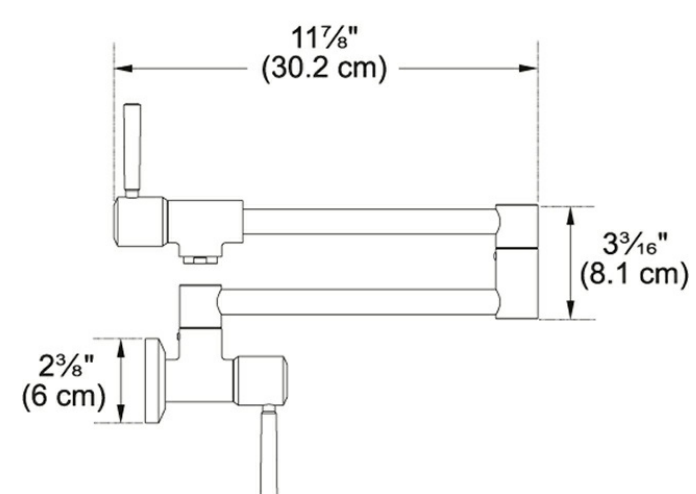

### Technical Drawing

### Product Information

Version	Wall Mounted Pot Filler
Spray Type	Full Stream
Faucet Operation	2 Handle Mixer
Flow Rate	2.2 gpm
Cartridge	1/2" Ceramic Cartridge
Where to buy	Showroom