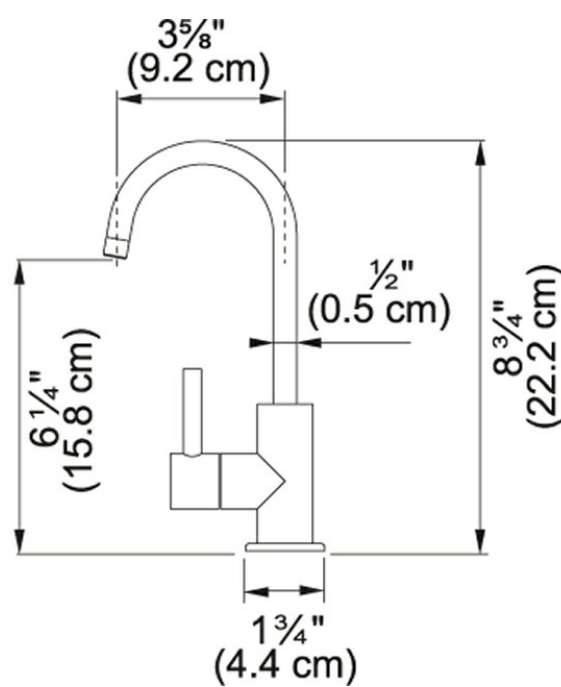

Product Picture

Technical Drawing

Product Information

Flow Rate	0.5 gpm
Spray Type	Full Stream
Spout Swivel Range	360 °
Where to buy	Showroom
Countertop hole diameter	1 3/8"

Article Numbers

FUN#	119.0355.509
US Part Number	LB13150