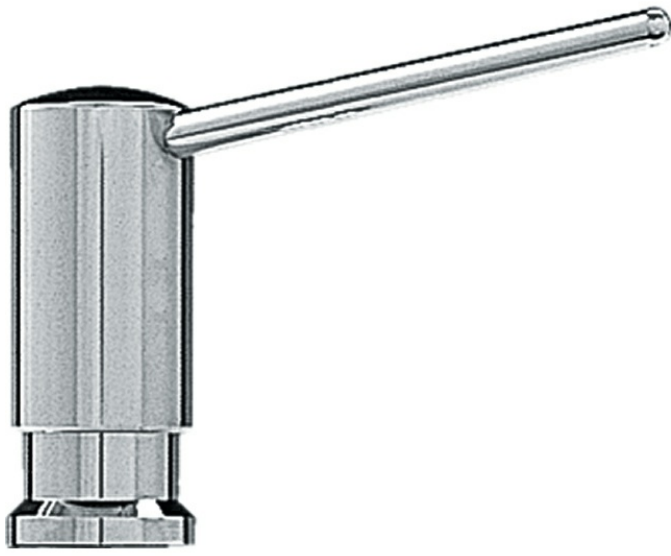

Soap dispenser Satin Nickel

An inspired soap dispensing solution for the kitchen, Franke soap dispensers are counter-sunk for an elegant look, leaving only the dispensing head visible. This soap dispenser matches the Franke Ambient faucet family and is available in multiple finishes to match your decor.

Product Picture

Article Numbers

| | |
|----------------|--------------|
| FUN# | 119.0155.993 |
| US Part Number | SD3180 |

Technical Drawing