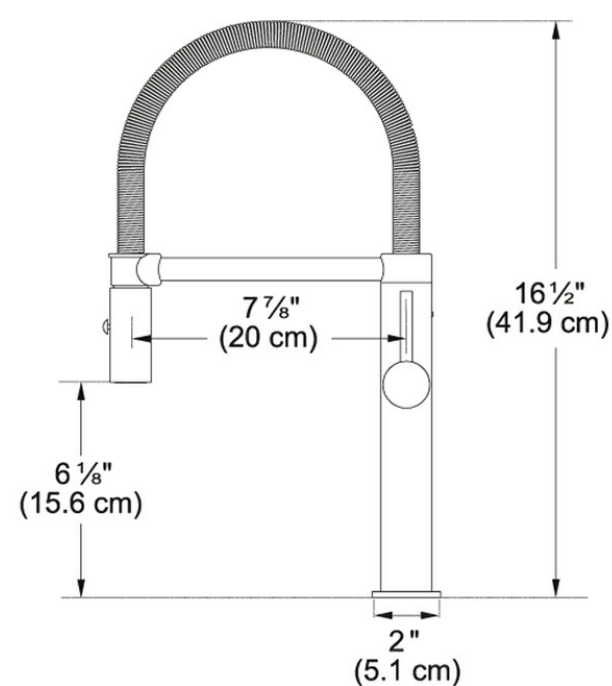

Pescara FFPD4400 Polished Chrome

The clean design and detailed craftsmanship make Franke's Pescara faucet line ideal for those who savor simplicity. Pescara faucets feature a level of functionality and performance that maximizes usability for the home chef or kitchen connoisseur. A truly successful design that is not only visually impressive, but also sets new standards in terms of usability. The pull-down spray fits perfectly in your hand and the switch between full and needle spray can be operated intuitively – a perfect combination of design, ergonomics and functionality.

Product Picture

Technical Drawing

Product Information

| | |
|--------------------------|------------------------|
| Version | SEMI-PRO L |
| Spray Type | Full and Needle Spray |
| Faucet Operation | Side Lever |
| Flow Rate | 1.75 gpm |
| Cartridge | 28mm Ceramic Cartridge |
| Where to buy | Showroom |
| Countertop hole diameter | 1 3/8" |