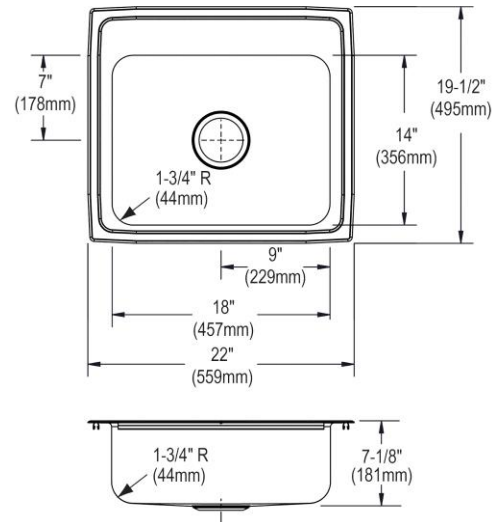

Installation Type:	Drop-in
Material:	304 Stainless Steel
Finish:	Brushed Satin
Gauge:	20
Sound Deadening:	Bottom only pads
Number of Bowls:	1
Sink Dimensions:	22" x 19-1/2" x 7-1/8"
Bowl 1 Dimensions:	18" x 14" x 7"
Drain Size:	3-1/2" (89mm)
Drain Location:	Center
Minimum Cabinet Size:	27"
Mounting Hardware:	Part # 64090012 included for countertops up to 3/4" (19mm) thick
Template Included:	No
Cutout Template #:	1000001255

Template is available for download at [elkay.com](#). CAD software will be required to open the template.

Cutout Dimensions for Drop-in Installation:

21-3/8" x 18-7/8" (543mm x 479mm) with 1-1/2" (38mm) corner radius

[Clean and Care Manual \(PDF\)](#)
[Installation Instructions \(PDF\)](#)
[Warranty \(PDF\)](#)

Hole Drilling Configurations:

1-1/2" (38mm) Diameter Faucet Holes on 4" (102mm) Centers

Installation Profile: