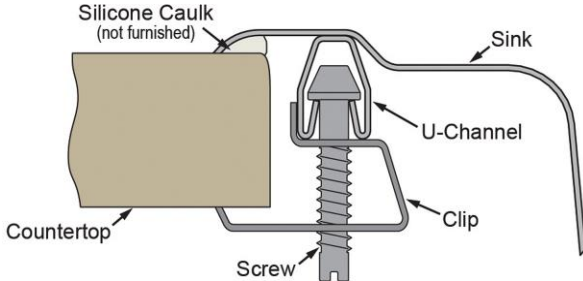

[Clean and Care Manual \(PDF\)](#)
[Installation Instructions \(PDF\)](#)
[Warranty \(PDF\)](#)

Hole Drilling Configurations:

1-1/2" (38mm) Diameter Faucet Holes on 4" (102mm) Centers

Installation Profile: