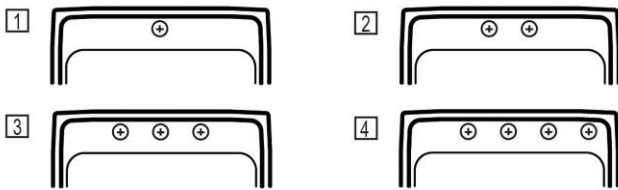

Template is available for download at [elkay.com](#). CAD software will be required to open the template.

Cutout Dimensions for Drop-in Installation:

21-3/8" x 18-7/8" (543mm x 479mm) with 1-1/2" (38mm) corner radius

[Clean and Care Manual \(PDF\)](#)
[Installation Instructions \(PDF\)](#)
[Warranty \(PDF\)](#)

Hole Drilling Configurations:

1-1/2" (38mm) Diameter Faucet Holes on 4" (102mm) Centers

Installation Profile: