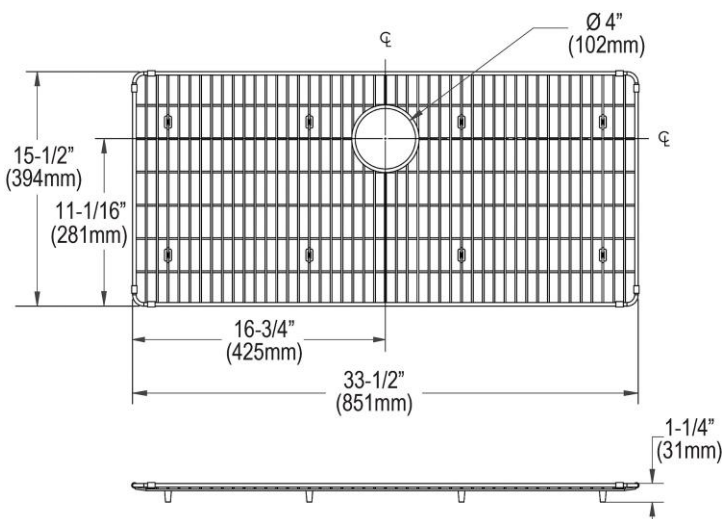

Material:	Stainless Steel
Finish:	Polished Stainless Steel
Dimensions:	33-1/2" x 15-1/2" x 1-1/4"

AMERICAN PRIDE. A LIFETIME TRADITION.
Like your family, the Elkay family has values and traditions that endure. For almost a century, Elkay has been a family-owned and operated company, providing thousands of jobs that support our families and communities.

[Clean and Care Manual (PDF)](#)

[Clean and Care Manual (PDF)](#)

[Warranty (PDF)](#)