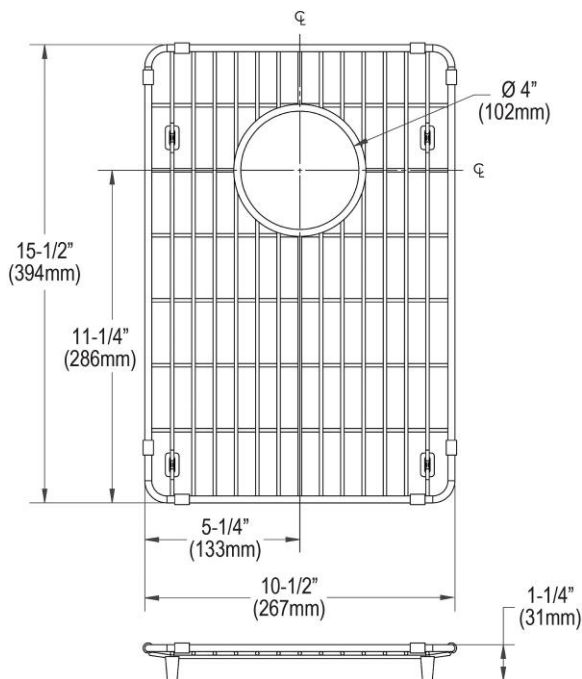

PART: _____ QTY: _____

PROJECT: _____

CONTACT: _____

DATE: _____

NOTES: _____

APPROVAL: _____

In keeping with our policy of continuing product improvement, Elkay reserves the right to change product specifications without notice. Please visit elkay.com for the most current version of Elkay product specification sheets. This specification describes an Elkay product with design, quality, and functional benefits to the user. When making a comparison of other producers' offerings, be certain these features are not overlooked.