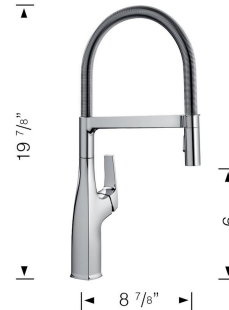

RIVANA Semi-Professional (1.5gpm) PVD

Faucet Specifications

Color	SKU
Stainless Finish	442676

Product Features

- Fresh European style for today's modern kitchens
- Sleek design blends with substance
- Elegant yet hidden pull-down spray provides powerful performance where you need it
- Accessorize for a complete look — matching bar faucet and soap dispenser
- 1.5gpm flow rate
- Limited lifetime warranty