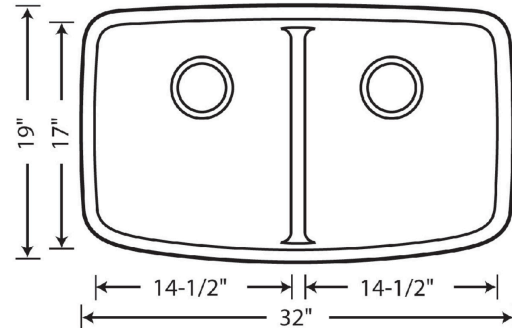

### Design and Planning Tips

- Min cabinet size: 36 in
- Bowl depth: 9 1/2 in ( 240.0 mm )

What is included:

Installation instructions, Sink template, Limited lifetime warranty, Drains NOT included., Sink clips are not included and may be ordered separately

Low-Divide Height: 5-1/2"

Bowl Depths: 9-1/2" & 9-1/2"

Required outside cabinet: 36"

Cutout Size: Template provided with approximate 1/8" reveal

Codes/Standards: CSA B45.8-18/ IAPMO Z403-2018

---