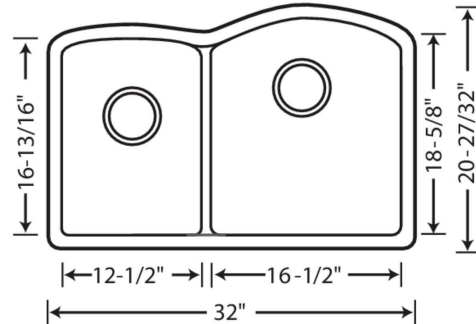

## DIAMOND 1-3/4 Reverse with Low Divide SILGRANIT

### Design and Planning Tips

- Min cabinet size: 36 in
- Bowl depth: 9 1/2 in ( 240.0 mm )

What is included:

Installation instructions, Sink template, Limited lifetime warranty, Drains NOT included., Undermount clips are not included and may be sold separately.

Bowl Depths: 9-1/2" & 9-1/2"

Required outside cabinet: 36"

Cutout Size: Template provided with approximate 1/8" reveal

Codes/Standards: CSA B45.8-18/ IAPMO Z403-2018

---