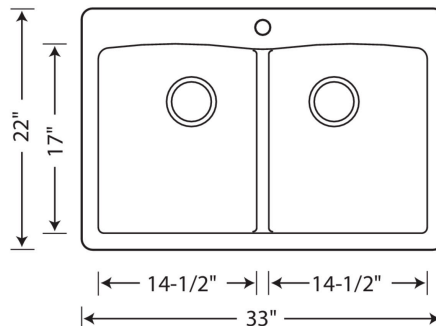

Design and Planning Tips

- Min cabinet size: 33 in
- Bowl depth: 9 1/2 in (240.0 mm)

What is included:

Installation instructions, Sink template, Limited lifetime warranty, Drains NOT included., Undermount clips included.

Bowl Depths: 9-1/2" & 9-1/2"

Required outside cabinet: 33"

Cutout Size: 32-1/4" x 21-1/4"

Cutout Corner Radius: 5/8"

Additional hole drilling available. Please contact your Blanco sales representative for more information.