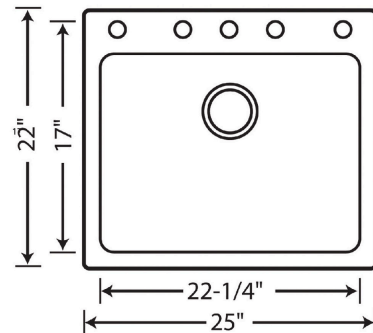

Sink Specifications

Color	SKU
Biscuit	401925
Truffle	401926
White	401927
Anthracite	401920
Café Brown	401922
Cinder	401923
Metallic Gray	401924
Concrete Gray	442762

Design and Planning Tips

- Bowl depth: 12 in (305.0 mm)

What is included:

Installation instructions, Sink template, Limited lifetime warranty, Drain NOT included., Undermount clips are provided.

Bowl Depth: 12"

Required Outside Cabinet: 24" (drop-in),
27" (undermount)

Cutout Size: Please refer to the supplied cutout template

Codes/Standards: CSA B45.8-18/ IAPMO Z403-2018

Optional Accessories

Basket 234771

LIVEN Laundry SILGRANIT

Warranty

BLANCO offers a limited lifetime warranty on all sinks and faucets, as well as a one-year warranty on all custom accessories.

Code/Standards Compliance

BLANCO sinks and faucets are third-party tested and certified to standards and listed by applicable certification bodies. For more information on individual product listings, contact our office or listing organization.

View our how-to videos to learn more about installing and caring for BLANCO products:

<https://www.blanco.com/us-en/service/how-to-videos/>

Questions? Contact us today

BLANCO America, Inc.
110 Mount Holly By-Pass
Lumberton, NJ 08048

Phone & Fax
Phone: 888-668-6201
Fax: 609-668-6211

While BLANCO endeavors to provide accurate information, all dimensions are nominal, cannot be guaranteed, and are subject to change or cancellation. BLANCO assumes no responsibility for use of superseded or voided specifications.