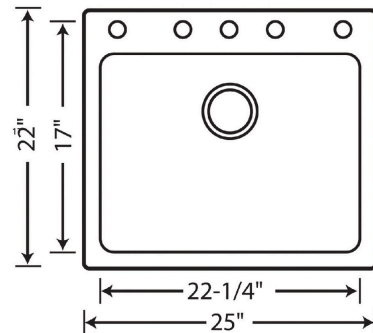

Sink Specifications

Color	SKU
Biscuit	401925
Truffle	401926
White	401927
Anthracite	401920
Café Brown	401922
Cinder	401923
Metallic Gray	401924
Concrete Gray	442762

Design and Planning Tips

- Min cabinet size: 27 in
- Bowl depth: 12 in (305.0 mm)

What is included:

Installation instructions, Sink template, Limited lifetime warranty, Drain NOT included., Undermount clips are provided.

Bowl Depth: 12"

Required Outside Cabinet: 24" (drop-in),
27" (undermount)

Cutout Size: Please refer to the supplied cutout template

Codes/Standards: CSA B45.8-18/ IAPMO Z403-2018

Optional Accessories

Basket 234771

LIVEN Laundry SILGRANIT

Warranty

BLANCO offers a limited lifetime warranty on all sinks and faucets, as well as a one-year warranty on all custom accessories.

Code/Standards Compliance

BLANCO sinks and faucets are third-party tested and certified to standards and listed by applicable certification bodies. For more information on individual product listings, contact our office or listing organization.

View our how-to videos to learn more about installing and caring for BLANCO products:

<https://www.blanco.com/us-en/service/how-to-videos/>

Questions? Contact us today

BLANCO America, Inc.
110 Mount Holly By-Pass
Lumberton, NJ 08048

Phone & Fax
Phone: 888-668-6201
Fax: 609-668-6211

While BLANCO endeavors to provide accurate information, all dimensions are nominal, cannot be guaranteed, and are subject to change or cancellation. BLANCO assumes no responsibility for use of superseded or voided specifications.