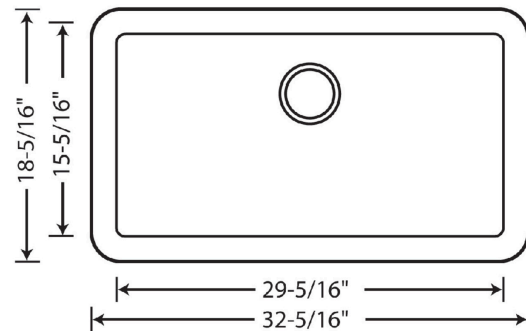

Sink Specifications

Color	SKU
Anthracite	401895
Café Brown	401896
White	401899
Metallic Gray	401900
Cinder	401985
Biscuit	401987
Truffle	401988
Concrete Gray	402320

IKON 33" Apron Single SILGRANIT

Design and Planning Tips

- Min cabinet size: 36" in
- Bowl depth: 9-1/4" in (235.0 mm)

What is included:

Installation instructions, Limited lifetime warranty, Drain NOT included, Undermount clips are not required.

Bowl Depth: 9-1/4"

Required outside cabinet: 36"

Front Apron Depth: 10"

Rim thickness: 1-1/2"

Base of sink is larger than the rim. Outside base measures 33" x 19"

Drain hole accept 3-1/2" U.S. drain fittings

53 lbs - Note: Cannot be shipped UPS

Codes/Standards: CSA B45.8-18/ IAPMO Z403-2018

Optional Accessories

3-in-1 Basket Strainer	441231
Cutting Board	235010
3-in-1 Disposal Flange	441232

Warranty

BLANCO offers a limited lifetime warranty on all sinks and faucets, as well as a one-year warranty on all custom accessories.

Code/Standards Compliance

BLANCO sinks and faucets are third-party tested and certified to standards and listed by applicable certification bodies. For more information on individual product listings, contact our office or listing organization.

View our how-to videos to learn more about installing and caring for BLANCO products:

<https://www.blanco.com/us-en/service/how-to-videos/>

Questions? Contact us today

BLANCO America, Inc.
110 Mount Holly By-Pass
Lumberton, NJ 08048

Phone & Fax
Phone: 888-668-6201
Fax: 609-668-6211

While BLANCO endeavors to provide accurate information, all dimensions are nominal, cannot be guaranteed, and are subject to change or cancellation. BLANCO assumes no responsibility for use of superseded or voided specifications.