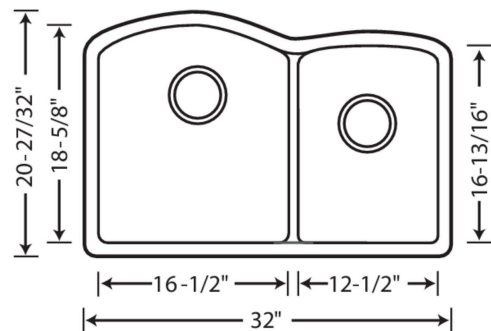

Sink Specifications

Color	SKU
Truffle	441596
Anthracite	441590
Cinder	441591
Café Brown	441597
Metallic Gray	441592
White	441593
Biscuit	441594
Concrete Gray	442742

Design and Planning Tips

- Min cabinet size: 36 in
- Bowl depth: 9 1/2 in (240.0 mm)

What is included:

Installation instructions, Sink template, Limited lifetime warranty, Drain NOT included., Undermount clips are not included and may be sold separately.

Bowl Depths: 9-1/2" & 9-1/2"

Required outside cabinet: 36"

Cutout Size: Template provided with approximate 1/8" reveal

Codes/Standards: CSA B45.8-18/ IAPMO Z403-2018

DIAMOND 1-3/4 with Low Divide SILGRANIT

Warranty

BLANCO offers a limited lifetime warranty on all sinks and faucets, as well as a one-year warranty on all custom accessories.