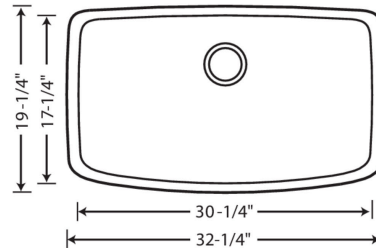

Design and Planning Tips

- Min cabinet size: 36 in
- Bowl depth: 9 1/2 in (240.0 mm)

What is included:

Installation instructions, Sink template, Limited lifetime warranty, Drains NOT included., Sink clips are not included and may be ordered separately

Bowl Depth: 9-1/2"

Required outside cabinet: 36"

Cutout Size: Template provided with approximate 1/8" reveal

Codes/Standards: CSA B45.8-18/ IAPMO Z403-2018

Warranty

BLANCO offers a limited lifetime warranty on all sinks and faucets, as well as a one-year warranty on all custom accessories.

Code/Standards Compliance

BLANCO sinks and faucets are third-party tested and certified to standards and listed by applicable certification bodies. For more information on individual product listings, contact our office or listing organization.

View our how-to videos to learn more about installing and caring for BLANCO products:

<https://www.blanco.com/us-en/service/how-to-videos/>

Questions? Contact us today

BLANCO America, Inc.
110 Mount Holly By-Pass
Lumberton, NJ 08048

Phone & Fax
Phone: 888-668-6201
Fax: 609-668-6211

While BLANCO endeavors to provide accurate information, all dimensions are nominal, cannot be guaranteed, and are subject to change or cancellation. BLANCO assumes no responsibility for use of superseded or voided specifications.