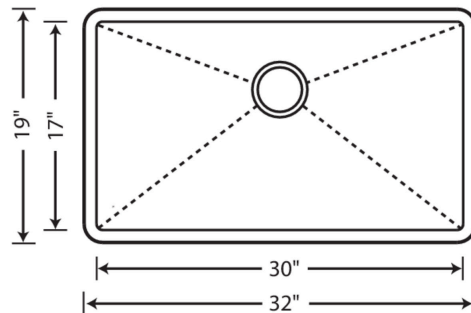

Sink Specifications

Color	SKU
Biscuit	440151
Café Brown	440147
Metallic Gray	440148
Anthracite	440149
White	440150
Truffle	441297
Cinder	441478
Concrete Gray	442740

Design and Planning Tips

- Min cabinet size: 36 in
- Bowl depth: 9 1/2 in (240.0 mm)

What is included:

Installation instructions, Sink template, Limited lifetime warranty, Drain NOT included, Undermount clips are not provided and may be purchased separately.

Bowl Depth: 9-1/2"

Required outside cabinet: 36"

Cutout Size: Template provided with approximate 1/8" reveal

This design allows easy install in standard 25" countertops.

Codes/Standards: CSA B45.8-18/ IAPMO Z403-2018

PRECIS Super Single SILGRANIT

Warranty