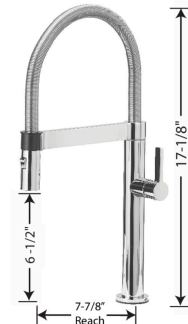

## CULINA Mini Semi-Professional (2.2gpm) PVD

### Faucet Specifications

Color	SKU
Polished Chrome	441622
Satin Nickel	441623

### Product Features

- 2.2 GPM Rate
- Smaller size makes it excellent for use as a secondary faucet
- Quick release magnetic hand spray will not demagnetize
- Dual spray feature
- Solid Brass construction
- Limited Lifetime Warranty