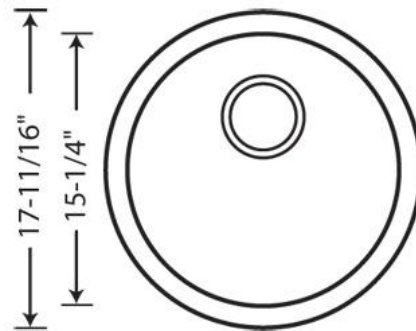

Sink Specifications

Color	SKU
White	511631
Anthracite	511632
Biscuit	513381
Metallic Gray	513382
Café Brown	515803
Truffle	517699
Cinder	518911

Design and Planning Tips

- Min cabinet size: 18 in
- Bowl depth: 6 5/8 in (168.0 mm)

Cutout Size: 16-15/16"

Sink can be undermounted. Undermount template must be created by fabricator.

Codes/Standards: CSA B45.8-18/ IAPMO Z403-2018

Optional Accessories

Deluxe Steel Strainer 440029

RONDO Bar SILGRANIT