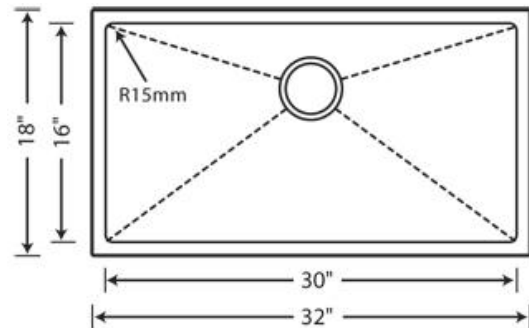

### Design and Planning Tips

- Min cabinet size: 36 in
- Bowl depth: 9 in ( 229.0 mm )

What is included:

Installation instructions, Sink template, Limited lifetime warranty, Drain NOT included., Sink clips are not included and may be ordered separately, Installed sound deadening pads.

Bowl Depth: 9"

Required outside cabinet: 36"

Cutout Size: Template provided with approximate 1/8" reveal

Codes/Standards: ASME A112.19.3-2017/CSA B45.4-17