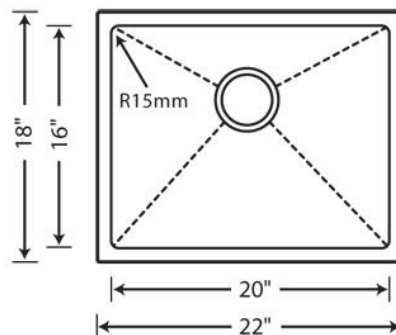

QUATRUS R15 Small Single Bowl

Stainless steel Satin Finished

Sink Specifications

Color	SKU
Satin Finished	519546

Design and Planning Tips

- Min cabinet size: 27 in
- Bowl depth: 9 in (229.0 mm)

What is included:

Installation instructions, Sink template, Limited lifetime warranty, Drain NOT included., Sink clips are not included and may be ordered separately, Installed sound deadening pads.

Bowl Depth: 9"

Required outside cabinet: 27"

Cutout Size: Template provided with approximate 1/8" reveal

Codes/Standards: ASME A112.19.3-2017/CSA B45.4-17

Optional Accessories

Cutting Board	231609
---------------	--------

Warranty

BLANCO offers a limited lifetime warranty on all sinks and faucets, as well as a one-year warranty on all custom accessories.