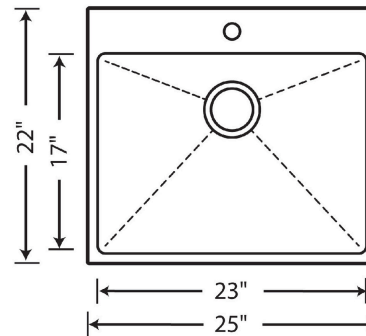

Sink Specifications

Color	SKU
Satin Finished	522136

Design and Planning Tips

- Min cabinet size: 30 in
- Bowl depth: 12 in (305.0 mm)

What is included:

Installation instructions, Sink template, Limited lifetime warranty, Drain NOT included., Sink clips are included, Installed sound deadening pads.

Bowl Depth: 12"

Required Outside Cabinet: 27"

Versatile dual deck design can be installed as a drop-in or undermount

Codes/Standards: ASME A112.19.3-2017/CSA B45.4-17

QUATRUS R15 Laundry Sink

Stainless steel Satin Finished