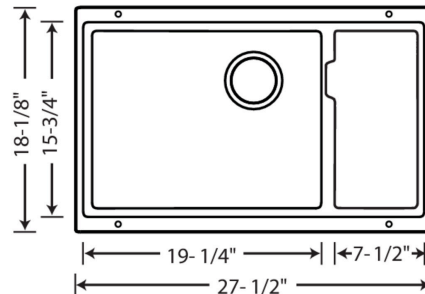

PRECIS Cascade Super Single Bowl

SILGRANIT

Sink Specifications

Color	SKU
Truffle	519456
Anthracite	519450
Café Brown	519457
Cinder	519451
Metallic Gray	519452
White	519453
Biscuit	519454

Design and Planning Tips

- Min cabinet size: 33 in
- Bowl depth: 7 7/8 in (200.0 mm)

What is included:

Installation instructions, Sink template, Limited lifetime warranty, Drain NOT included., Sink clips are not included and may be ordered separately.

Bowl Depths: 7-7/8" & 5-1/2"

Required Outside Cabinet: 33"

Cutout Size: Template provided with approximate 1/8" reveal

Codes/Standards: CSA B45.8-18/ IAPMO Z403-2018

Optional Accessories

3 1/2" CapFlow strainer cover 517666
Stainless steel (fits all strainers)

Warranty

BLANCO offers a limited lifetime warranty on all sinks and faucets, as well as a one-year warranty on all custom accessories.

Code/Standards Compliance

BLANCO sinks and faucets are third-party tested and certified to standards and listed by applicable certification bodies. For more information on individual product listings, contact our office or listing organization.

View our how-to videos to learn more about installing and caring for BLANCO products:

<https://www.blanco.com/us-en/service/how-to-videos/>

Questions? Contact us today

BLANCO America, Inc.
110 Mount Holly By-Pass
Lumberton, NJ 08048

Phone & Fax
Phone: 888-668-6201
Fax: 609-668-6211

While BLANCO endeavors to provide accurate information, all dimensions are nominal, cannot be guaranteed, and are subject to change or cancellation. BLANCO assumes no responsibility for use of superseded or voided specifications.