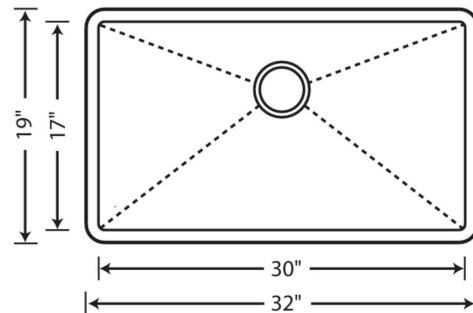

### Design and Planning Tips

- Bowl depth: 9 1/2 in ( 240.0 mm )

What is included:

Drain NOT included, Undermount clips are provided.

Bowl Depth: 9-1/2"

Required outside cabinet: 36"

Cutout Size: Template provided with approximate 1/8" reveal

This design allows easy install in standard 25" countertops.

---