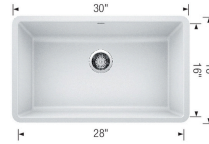

## PRECIS 30" Single SILGRANIT

### Design and Planning Tips

- Min cabinet size: 33 in
- Bowl depth: 9.5 in ( 240.0 mm )

What is included:

Installation instructions, Sink template, Limited lifetime warranty, Drain NOT included., Sink clips are not included and may be ordered separately.

Outside Cabinet: 33"

Bowl Depth: 9-1/2"

Cutout Size: Template provided 1/8" reveal

Actual Ship Weight: 42 lbs - UPS oversize weight charges apply\*

Codes/Standards: CSA B45.8-18/ IAPMO Z403-2018

---