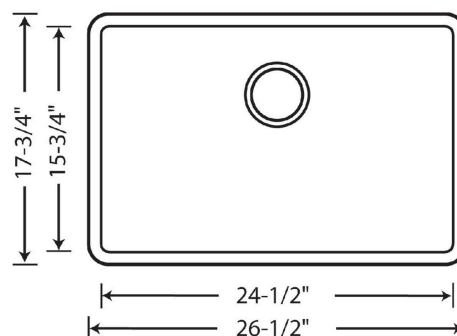

Sink Specifications

Color	SKU
Anthracite	522259
Cinder	522427
Truffle	522432
Metallic Gray	522428
Café Brown	522433
White	522429
Biscuit	522430
Concrete Gray	442890

Design and Planning Tips

- Min cabinet size: 30 in
- Bowl depth: 8 3/4 in (222.0 mm)

What is included:

Installation instructions, Sink template, Limited lifetime warranty, Drain NOT included., Sink clips are not included and may be ordered separately.

Bowl Depth: 8-3/4"

Required Outside Cabinet: 30"

Cutout Size: Template provided with approximate 1/8" reveal

Codes/Standards: CSA B45.8-18/ IAPMO Z403-2018

PRECIS 27" Single Bowl SILGRANIT

Warranty

BLANCO offers a limited lifetime warranty on all sinks and faucets, as well as a one-year warranty on all custom accessories.

Code/Standards Compliance

BLANCO sinks and faucets are third-party tested and certified to standards and listed by applicable certification bodies. For more information on individual product listings, contact our office or listing organization.

View our how-to videos to learn more about installing and caring for BLANCO products:

<https://www.blanco.com/us-en/service/how-to-videos/>

Questions? Contact us today

BLANCO America, Inc.
110 Mount Holly By-Pass
Lumberton, NJ 08048

Phone & Fax
Phone: 888-668-6201
Fax: 609-668-6211

While BLANCO endeavors to provide accurate information, all dimensions are nominal, cannot be guaranteed, and are subject to change or cancellation. BLANCO assumes no responsibility for use of superseded or voided specifications.