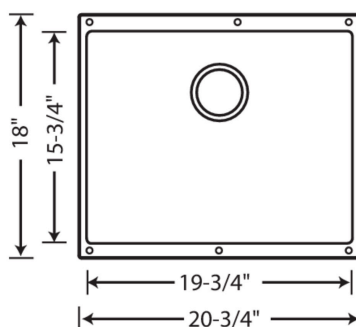

## Design and Planning Tips

- Min cabinet size: 24 in
- Bowl depth: 7 1/2 in ( 191.0 mm )

What is included:

Installation instructions, Sink template, Limited lifetime warranty, Drain NOT included., Sink clips are not included and may be ordered separately.

Bowl Depth: 7-1/2"

Required outside cabinet: 24"

Cutout Size: Template provided with approximate 1/8" reveal

80% Solid granite

Please note: The six small holes are for European installation only. They are unnecessary for U.S. installation.