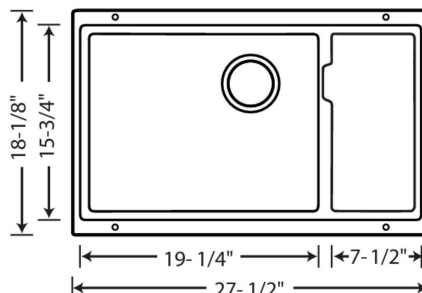

PRECIS Cascade Super Single Bowl

SILGRANIT

Sink Specifications

Color	SKU
Truffle	519456
Anthracite	519450
Café Brown	519457
Cinder	519451
Metallic Gray	519452
White	519453
Biscuit	519454

Design and Planning Tips

- Min cabinet size: 33 in
- Bowl depth: 7 7/8 in (200.0 mm)

What is included:

Installation instructions, Sink template, Limited lifetime warranty, Drain NOT included., Sink clips are not included and may be ordered separately.

Bowl Depths: 7-7/8" & 5-1/2"

Required Outside Cabinet: 33"

Cutout Size: Template provided with approximate 1/8" reveal

Codes/Standards: CSA B45.8-18/ IAPMO Z403-2018

Optional Accessories

3½" CapFlow strainer cover 517666
Stainless steel (fits all strainers)

Warranty

BLANCO offers a limited lifetime warranty on all sinks and faucets, as well as a one-year warranty on all custom accessories.

Code/Standards Compliance

BLANCO sinks and faucets are third-party tested and certified to standards and listed by applicable certification bodies. For more information on individual product listings, contact our office or listing organization.

View our how-to videos to learn more about installing and caring for BLANCO products:

<https://www.blanco.com/us-en/service/how-to-videos/>

Questions? Contact us today

BLANCO America, Inc.
110 Mount Holly By-Pass
Lumberton, NJ 08048

Phone & Fax
Phone: 888-668-6201
Fax: 609-668-6211

While BLANCO endeavors to provide accurate information, all dimensions are nominal, cannot be guaranteed, and are subject to change or cancellation. BLANCO assumes no responsibility for use of superseded or voided specifications.