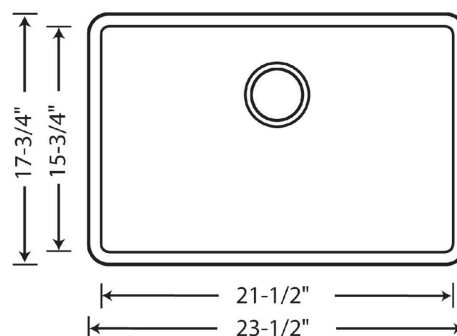

Sink Specifications

Color	SKU
Anthracite	522258
Cinder	522412
Metallic Gray	522413
White	522414
Biscuit	522415
Truffle	522417
Café Brown	522418
Concrete Gray	442889

Design and Planning Tips

- Min cabinet size: 27 in
- Bowl depth: 8 3/4 in (222.0 mm)

What is included:

Installation instructions, Sink template, Limited lifetime warranty, Drain NOT included., Sink clips are not included and may be ordered separately.

Bowl Depth: 8-3/4"

Required Outside Cabinet: 27"

Cutout Size: Template provided with approximate 1/8" reveal

Codes/Standards: CSA B45.8-18/ IAPMO Z403-2018

PRECIS 24" Single Bowl SILGRANIT

Warranty

BLANCO offers a limited lifetime warranty on all sinks and faucets, as well as a one-year warranty on all custom accessories.