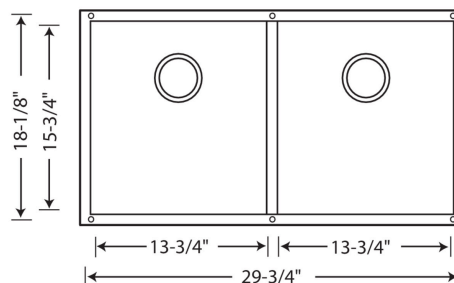

Design and Planning Tips

- Min cabinet size: 33 in
- Bowl depth: 8 in (203.0 mm)

What is included:

Installation instructions, Sink template, Limited lifetime warranty, Drains NOT included., Sink clips are not included and may be ordered separately.

Bowl Depths: 8" & 8"

Required outside cabinet: 33"

Cutout Size: Template provided with approximate 1/8" reveal

This design allows easy install in standard 25" countertops.

Codes/Standards: CSA B45.8-18/ IAPMO Z403-2018