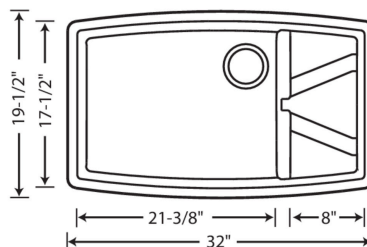

Design and Planning Tips

- Min cabinet size: 36 in
- Bowl depth: 10 in (254.0 mm)

What is included:

Colander, Installation instructions, Sink template, Limited lifetime warranty, Drains NOT included, Sink clips are not included and may be ordered separately.

Bowl Depths: 10" & 7-3/4"

Required outside cabinet: 36"

Cutout Size: Template provided with approximate 1/8" reveal

Codes/Standards: CSA B45.8-18/ IAPMO Z403-2018

Optional Accessories

Cutting Board 222591

Warranty