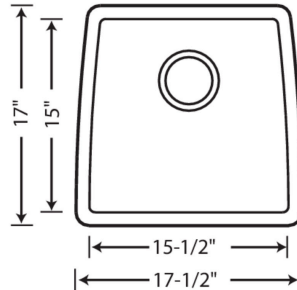

PERFORMA Bar SILGRANIT

Design and Planning Tips

- Min cabinet size: 21 in
- Bowl depth: 9 in (229.0 mm)

What is included:

Installation instructions, Sink template, Limited lifetime warranty, Drains NOT included, Sink clips are not included and may be ordered separately.

Bowl Depth: 9"

Required outside cabinet: 21"

Cutout Size: Template provided with approximate 1/8" reveal

Codes/Standards: CSA B45.8-18/ IAPMO Z403-2018

Warranty

BLANCO offers a limited lifetime warranty on all sinks and faucets, as well as a one-year warranty on all custom accessories.

Code/Standards Compliance

BLANCO sinks and faucets are third-party tested and certified to standards and listed by applicable certification bodies. For more information on individual product listings, contact our office or listing organization.

View our how-to videos to learn more about installing and caring for BLANCO products:

<https://www.blanco.com/us-en/service/how-to-videos/>

Questions? Contact us today

BLANCO America, Inc.
110 Mount Holly By-Pass
Lumberton, NJ 08048

Phone & Fax
Phone: 888-668-6201
Fax: 609-668-6211

While BLANCO endeavors to provide accurate information, all dimensions are nominal, cannot be guaranteed, and are subject to change or cancellation. BLANCO assumes no responsibility for use of superseded or voided specifications.