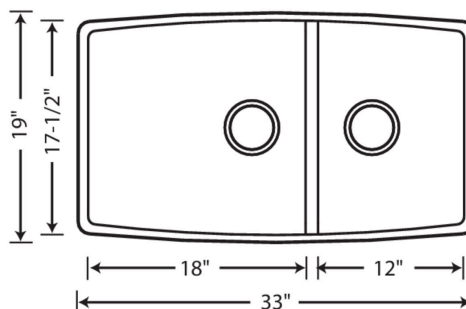

PERFORMA 1-3/4 Medium SILGRANIT

Sink Specifications

Color	SKU
Truffle	441315
Metallic Gray	441309
White	441310
Biscuit	441311
Anthracite	441312
Café Brown	441313
Cinder	441474
Concrete Gray	442735

Design and Planning Tips

- Min cabinet size: 36 in
- Bowl depth: 10 in (254.0 mm)

What is included:

Installation instructions, Sink template, Limited lifetime warranty, Drains NOT included, Sink clips are not included and may be ordered separately.

Bowl Depth: 10"/10"

Required outside cabinet: 36"

Cutout Size: Template provided with approximate 1/8" reveal

Codes/Standards: CSA B45.8-18/ IAPMO Z403-2018

Optional Accessories

Cutting Board	227346

Warranty

BLANCO offers a limited lifetime warranty on all sinks and faucets, as well as a one-year warranty on all custom accessories.

Code/Standards Compliance

BLANCO sinks and faucets are third-party tested and certified to standards and listed by applicable certification bodies. For more information on individual product listings, contact our office or listing organization.

View our how-to videos to learn more about installing and caring for BLANCO products:

<https://www.blanco.com/us-en/service/how-to-videos/>

Questions? Contact us today

BLANCO America, Inc.
110 Mount Holly By-Pass
Lumberton, NJ 08048

Phone & Fax
Phone: 888-668-6201
Fax: 609-668-6211

While BLANCO endeavors to provide accurate information, all dimensions are nominal, cannot be guaranteed, and are subject to change or cancellation. BLANCO assumes no responsibility for use of superseded or voided specifications.