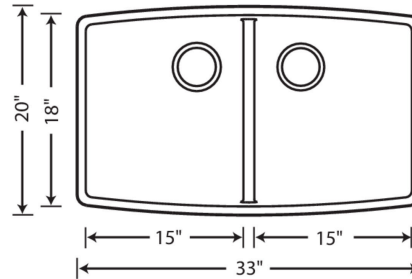

PERFORMA Equal Double SILGRANIT

Sink Specifications

Color	SKU
Café Brown	440068
Anthracite	440069
Biscuit	440070
White	440071
Metallic Gray	440072
Truffle	441290
Cinder	441473
Concrete Gray	442734

Design and Planning Tips

- Min cabinet size: 36 in
- Bowl depth: 10 in (254.0 mm)

What is included:

Installation instructions, Sink template, Limited lifetime warranty, Drains NOT included, Sink clips are not included and may be ordered separately.

Bowl Depths: 10" & 10"

Required outside cabinet: 36"

Cutout Size: Template provided with approximate 1/8" reveal

Codes/Standards: CSA B45.8-18/ IAPMO Z403-2018

Optional Accessories

Cutting Board 222587

Warranty

BLANCO offers a limited lifetime warranty on all sinks and faucets, as well as a one-year warranty on all custom accessories.

Code/Standards Compliance

BLANCO sinks and faucets are third-party tested and certified to standards and listed by applicable certification bodies. For more information on individual product listings, contact our office or listing organization.

View our how-to videos to learn more about installing and caring for BLANCO products:

<https://www.blanco.com/us-en/service/how-to-videos/>

Questions? Contact us today

BLANCO America, Inc.
110 Mount Holly By-Pass
Lumberton, NJ 08048

Phone & Fax
Phone: 888-668-6201
Fax: 609-668-6211

While BLANCO endeavors to provide accurate information, all dimensions are nominal, cannot be guaranteed, and are subject to change or cancellation. BLANCO assumes no responsibility for use of superseded or voided specifications.