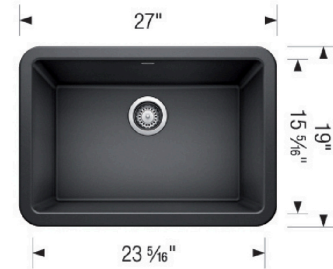

IKON 27" Apron Single SILGRANIT

Sink Specifications

| Color | SKU |
|---------------|--------|
| Anthracite | 402311 |
| White | 402313 |
| Café Brown | 402312 |
| Metallic Gray | 402314 |
| Biscuit | 402317 |
| Cinder | 402315 |
| Truffle | 402318 |
| Concrete Gray | 402319 |

Design and Planning Tips

- Min cabinet size: 30 in
- Bowl depth: 9 1/4 in (235.0 mm)
- Apron front height: 10 in

What is included:

Installation instructions, Limited lifetime warranty, Drain NOT included, Undermount clips are not required.

Outside Cabinet: 30"

Bowl Depth: 9-1/4"

Front Apron Depth: 10"

Rim Thickness: 1-1/2"

Cutout Size: Custom installation. Use sink as template.

Drain hole accept 3-1/2" U.S. drain fittings

Codes/Standards: CSA B45.8-18/ IAPMO Z403-2018