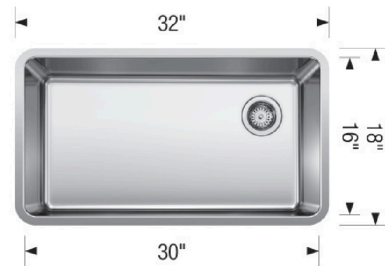

Warranty

BLANCO offers a limited lifetime warranty on all sinks and faucets, as well as a one-year warranty on all custom accessories.

Code/Standards Compliance

BLANCO sinks and faucets are third-party tested and certified to standards and listed by applicable certification bodies. For more information on individual product listings, contact our office or listing organization.

View our how-to videos to learn more about installing and caring for BLANCO products:

<https://www.blanco.com/us-en/service/how-to-videos/>

Questions? Contact us today

BLANCO America, Inc.
110 Mount Holly By-Pass
Lumberton, NJ 08048

Phone & Fax
Phone: 888-668-6201
Fax: 609-668-6211

While BLANCO endeavors to provide accurate information, all dimensions are nominal, cannot be guaranteed, and are subject to change or cancellation. BLANCO assumes no responsibility for use of superseded or voided specifications.