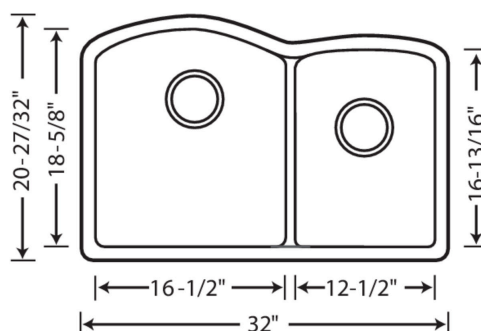

Sink Specifications

Color	SKU
Biscuit	440181
Café Brown	440177
Metallic Gray	440178
Anthracite	440179
White	440180
Truffle	441284
Cinder	441469
Concrete Gray	442745

Design and Planning Tips

- Min cabinet size: 36 in
- Bowl depth: 9.5 in (240.0 mm)

What is included:

Installation instructions, Sink template, Limited lifetime warranty, Drains NOT included., Undermount clips are not included and may be sold separately.

Bowl Depths: 9-1/2" & 8"

Required outside cabinet: 36"

Cutout Size: Template provided with approximate 1/8" reveal

Codes/Standards: CSA B45.8-18/ IAPMO Z403-2018

DIAMOND 1-3/4 Bowl SILGRANIT

Warranty

BLANCO offers a limited lifetime warranty on all sinks and faucets, as well as a one-year warranty on all custom accessories.