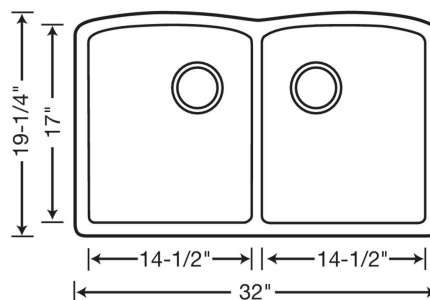

Sink Specifications

Color	SKU
Café Brown	440182
Metallic Gray	440183
Anthracite	440184
White	440185
Biscuit	440186
Truffle	441286
Cinder	441470
Concrete Gray	442747

Design and Planning Tips

- Min cabinet size: 36 in
- Bowl depth: 9 1/2 in (240.0 mm)

What is included:

Installation instructions, Sink template, Limited lifetime warranty, Drains NOT included., Undermount clips are not included and may be sold separately.

Bowl Depths: 9-1/2" & 9-1/2"

Required outside cabinet: 36"

Cutout Size: Template provided with approximate 1/8" reveal

Codes/Standards: CSA B45.8-18/ IAPMO Z403-2018

DIAMOND Equal Double Bowl SILGRANIT

Warranty

BLANCO offers a limited lifetime warranty on all sinks and faucets, as well as a one-year warranty on all custom accessories.